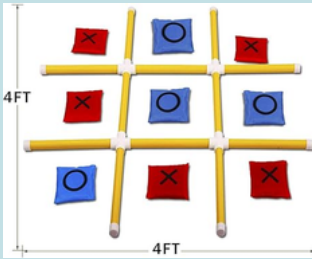

Giant Tic-Tac-Toe
LOT 41
ID: 2022455

Whether you're hosting a backyard party, or going out to the beach with your friends or playing in the wild, our game set will bring you more fun. Giant tic tac toe game is yard game, beach game, lawn game, camping game, park game, Perfect for all occasions-party, holiday weekends, tournaments